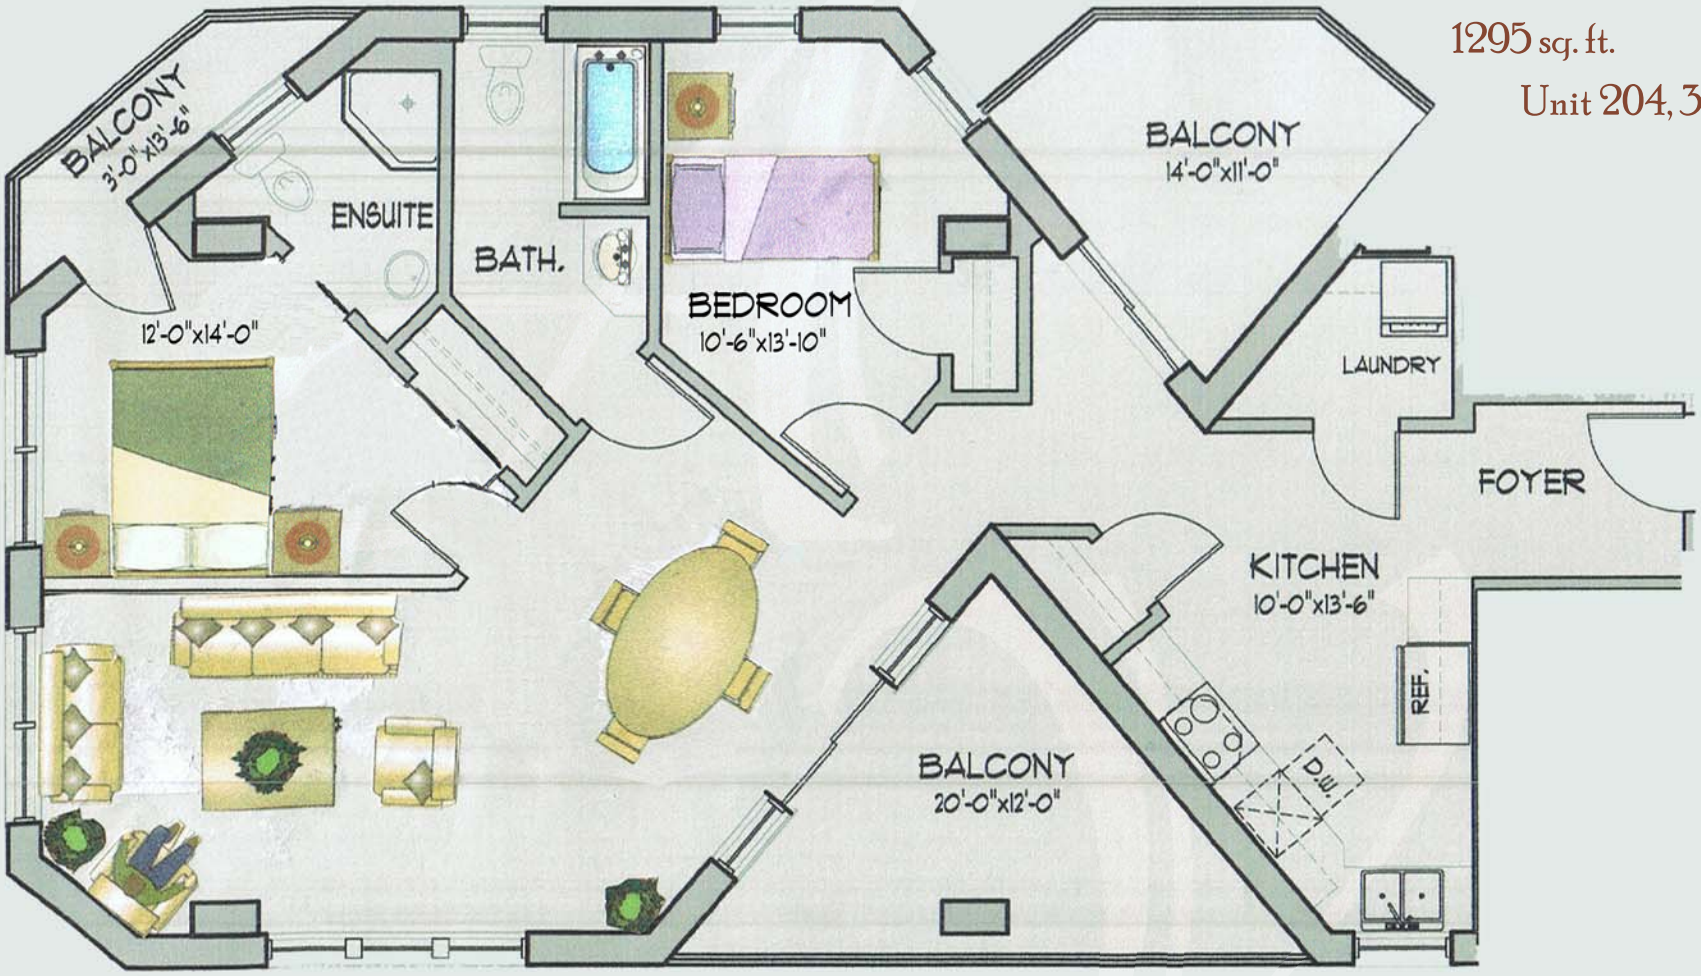

Suite D

1063 sq. ft. Living Area

232 sq. ft. Balcony

1295 sq. ft. Total

Unit 204, 304, 404

NOTE: AREA & DIMENSIONS MAY EXPERIENCE MINOR ADJUSTMENTS DUE TO SITE & CONSTRUCTION REQ'S.

*Armoury
Villa*

Your Place... Your Life